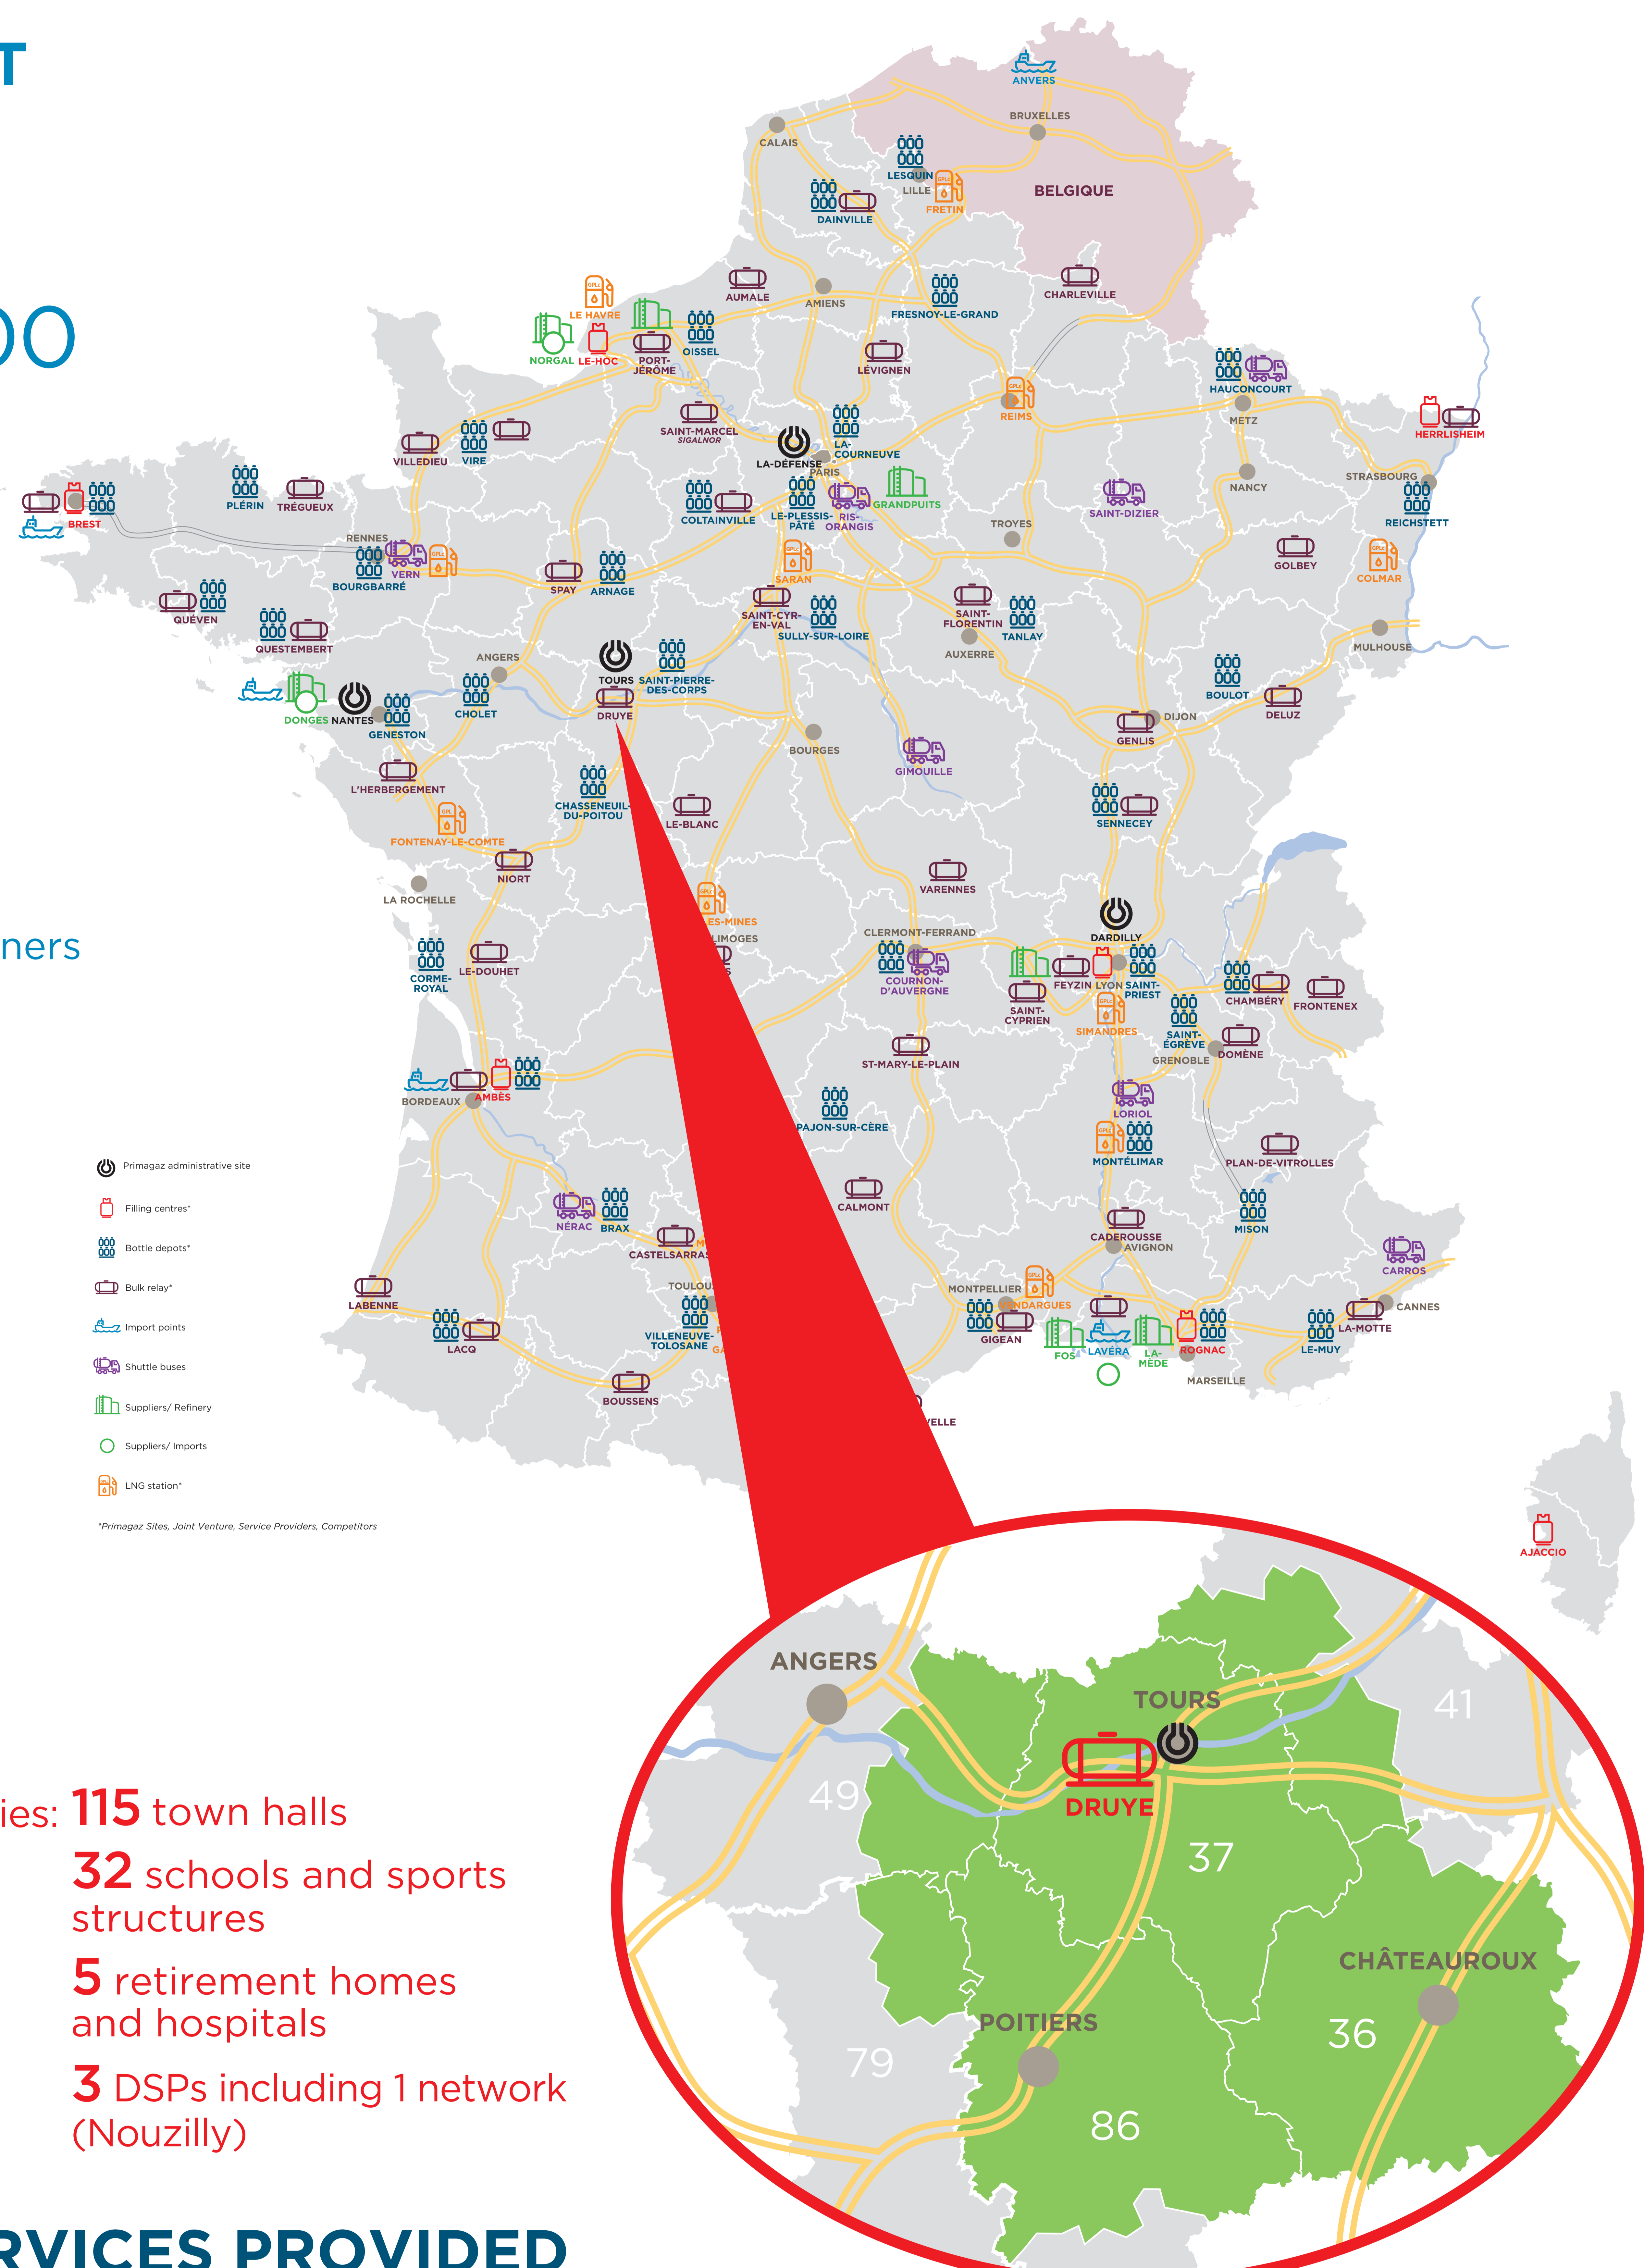

PRIMAGAZ

DRUYE SITES

A long history in the region

NATIONAL SUPPORT

Presence in the region for **80** years

Distribution to **27,000** French municipalities

200,000 customers in the region

700 employees at **26** sites

More than **1,000** partners and local subcontractors

REGIONAL SUPPORT

4,600 customers connected to the bulk relay by Druye

3,700 individuals

900 professionals

including **163** communities: **115** town halls
32 schools and sports structures
5 retirement homes and hospitals
3 DSPs including 1 network (Nouzilly)

- Primagaz administrative site
 - Filling centres*
 - Bottle depots*
 - Bulk relay*
 - Import points
 - Shuttle buses
 - Suppliers/ Refinery
 - Suppliers/ Imports
 - LNG station*
- *Primagaz Sites, Joint Venture, Service Providers, Competitors